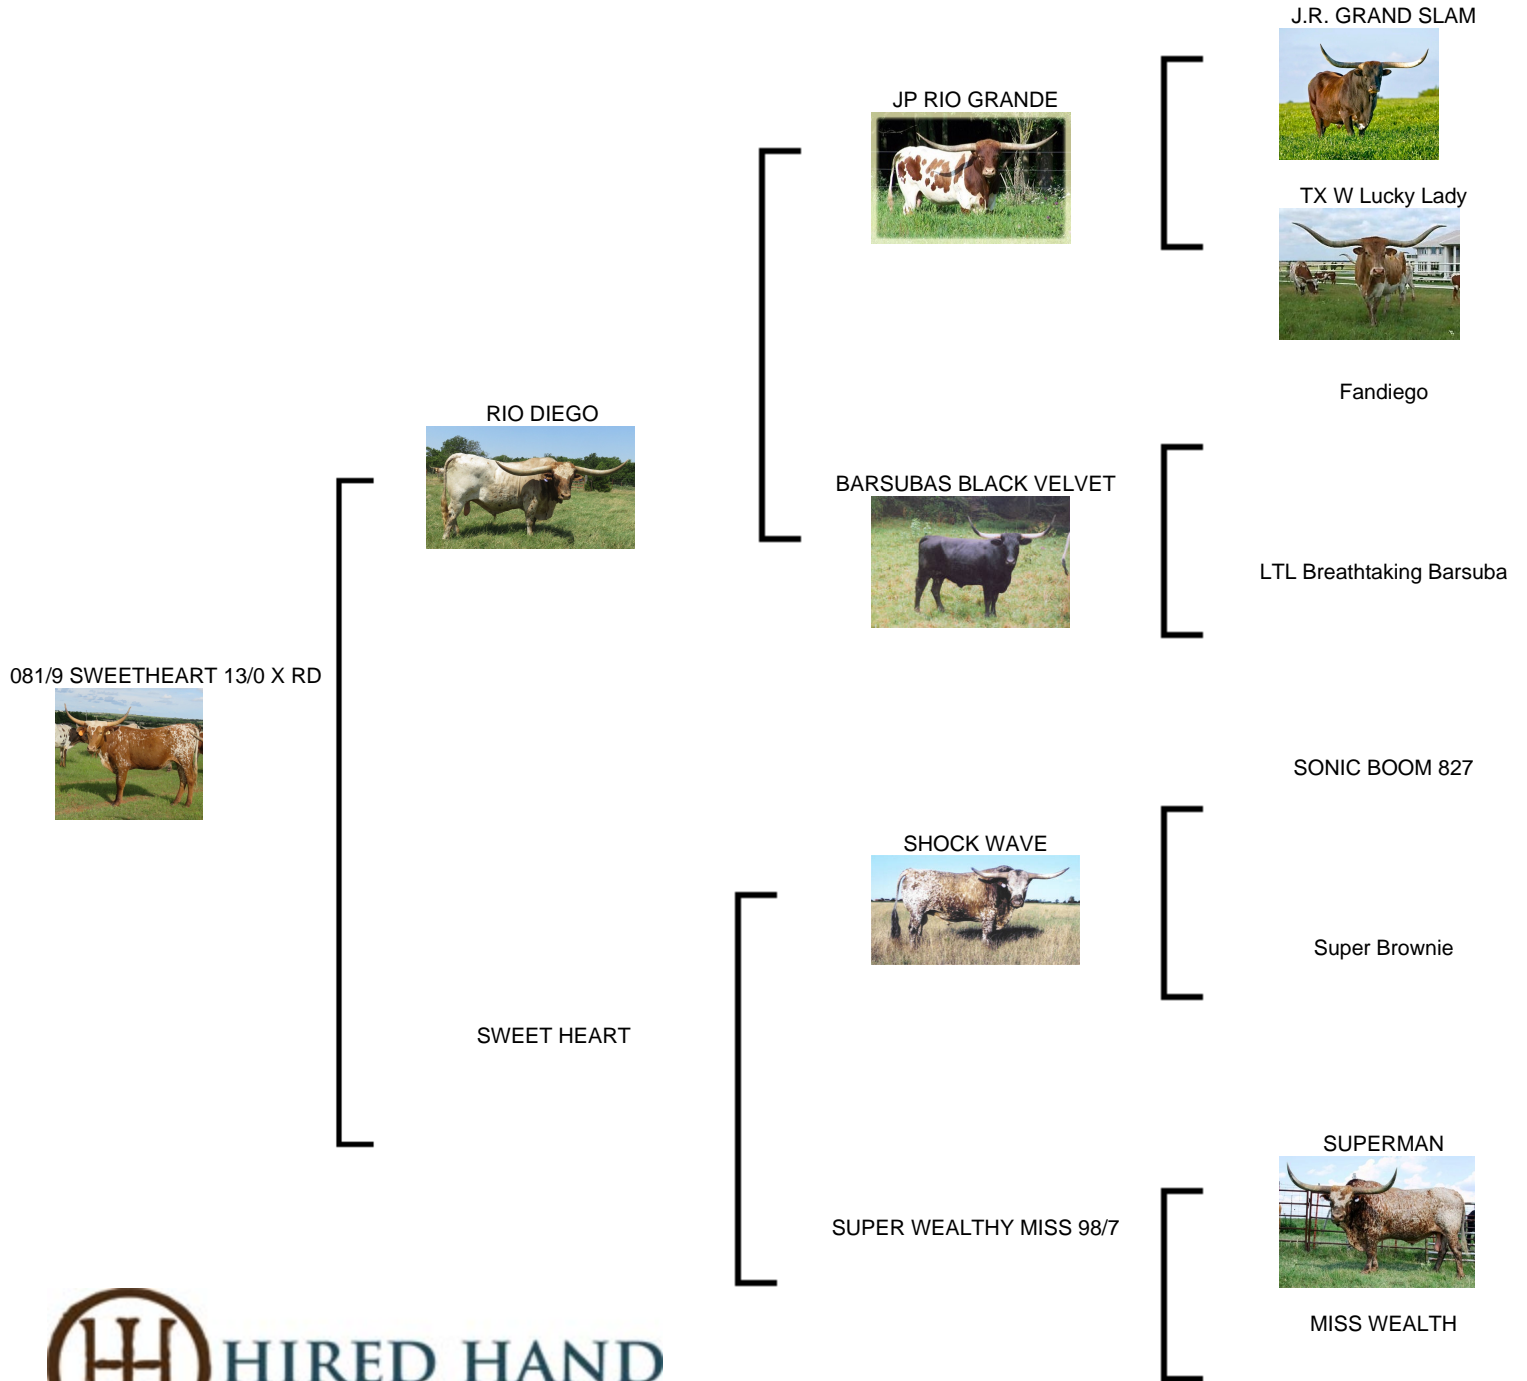

081/9 SWEETHEART 13/0 X RD

Date of Birth: 05/12/2019
 Registration 1: Pending
 Sale Price: \$

Courtesy of McGuire Land and Cattle

<http://www.hiredhandsoftware.com>